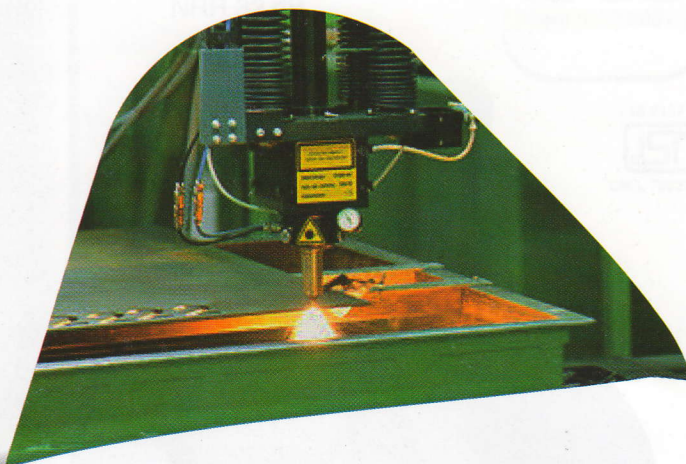

VENUS G-102-GHC

Frameless Design

ANSI Z87.1 : 2003

Colour	Item Code
Clear	13126

Suggested Applications

- Agriculture
- Chemical
- Electrical Utility
- Painting
- Oil
- Paper pulp
- Sanding
- Grinding