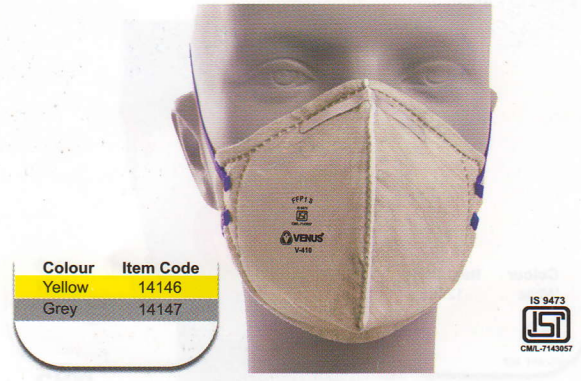

Color coded Fittings

- Denote the level of protection & easy identification

Elastic sewed outside filter area

- No leakage
- No puncture on filter

Aluminum Clip

- For Snug Fit

Low Profile Design

- Fitting wide range of face contours

Colour	Item Code
Yellow	14337

VENUS V-44+ FFP1 S

- Stapled adjustable elastic

Colour	Item Code
Yellow	14146
Grey	14147

VENUS V-410 FFP1 S

- Sewn adjustable double elastic

Colour	Item Code
Grey	14148
Yellow	14153

VENUS V-410-V FFP1 S

- Sewn adjustable double elastic
- One way Exhalation vent valve

Colour	Item Code
Yellow	14015
Grey	14010

VENUS V-410 SL FFP1 NR

- Sewn adjustable double elastic

Colour	Item Code
Grey	14019
Yellow	14026